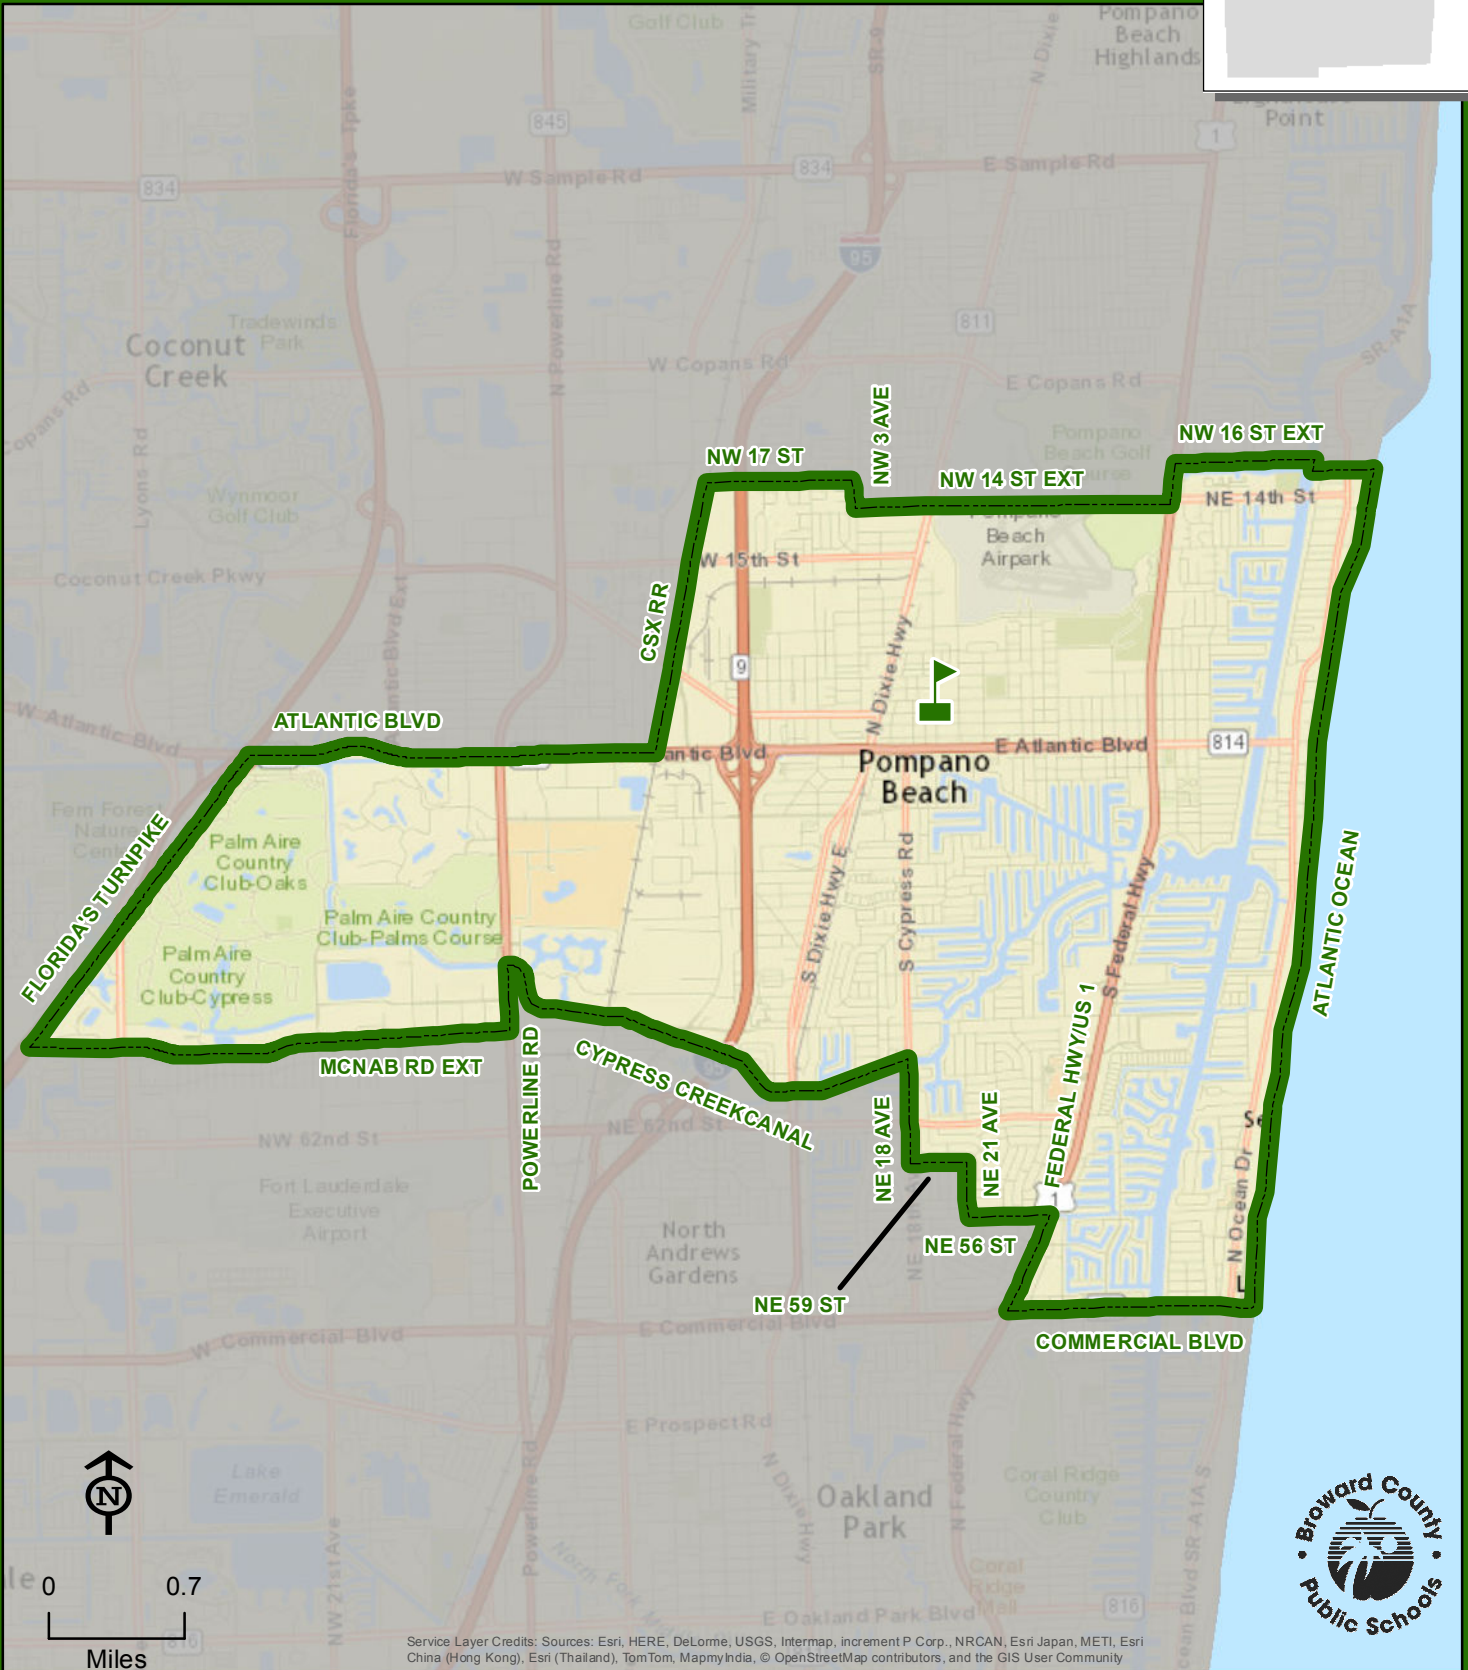

POMPANO BEACH MIDDLE SCHOOL

310 NE 6 STREET
POMPANO BEACH, FLORIDA 33060
754-322-4200

Magnet School

POMPANO BEACH

Service Layer Credits: Sources: Esri, HERE, DeLorme, USGS, Intermap, increment P Corp., NRCAN, Esri Japan, METI, Esri China (Hong Kong), Esri (Thailand), TomTom, MapmyIndia, © OpenStreetMap contributors, and the GIS User Community

THIS MAP IS FOR CONCEPTUAL PURPOSES ONLY AND SHOULD NOT BE USED FOR LEGAL BOUNDARY DETERMINATIONS